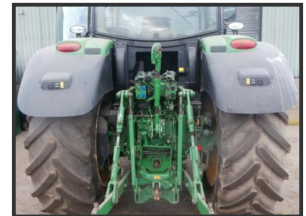

HARRISON TRACTORS LTD

John Deere 6170R

£49,750.00

Direct Drive, 50k, TLS, cab suspension, 650/65/38 60%, 540/65/28 35%, guidance ready, (receiver available), very nice

Product Details

Product Details	
<i>Category/Type</i>	<i>Tractors</i>
<i>Make</i>	<i>John Deere</i>
<i>Model</i>	<i>6170R</i>
<i>Year</i>	<i>2014</i>
<i>Hours</i>	<i>4900</i>